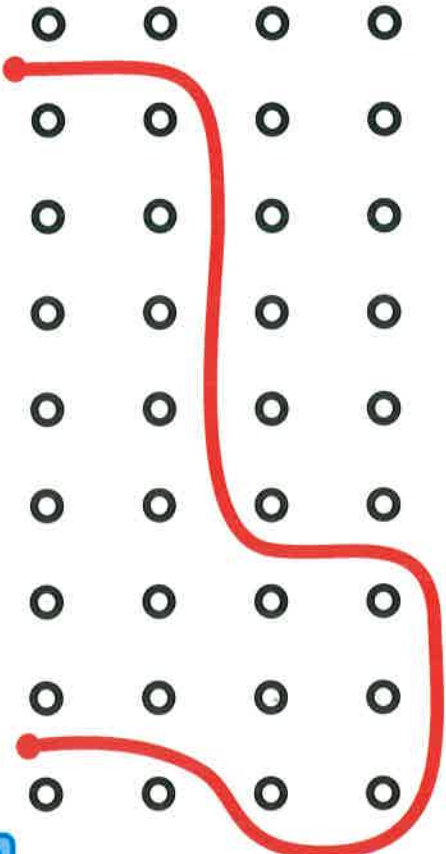

© www.lem-kiste.de

4